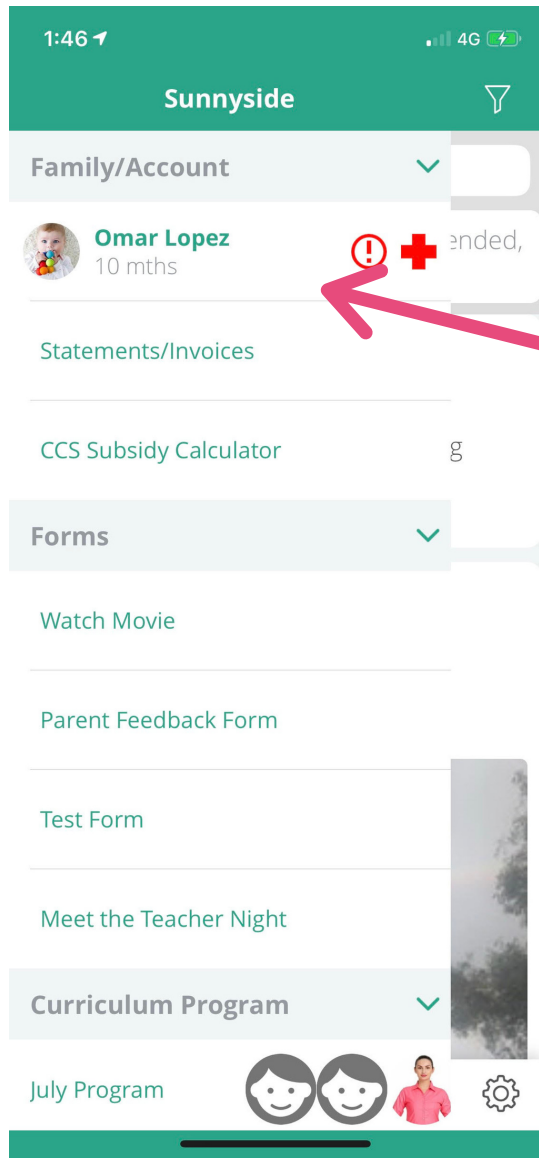

Parent - Sign CWA on App

Open left pane & select Child

Click menu icon and select Sign CWA

Read the CWA and sign it below.