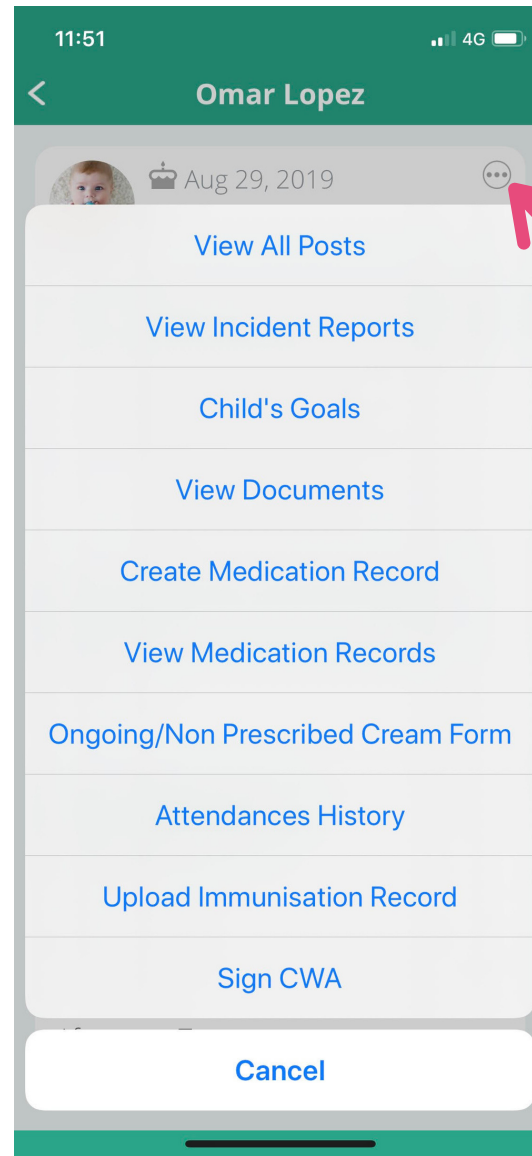

Parent - Sign CWA on App

Open left pane & select Child

Click menu icon and select Sign CWA

Read the CWA and sign it below.